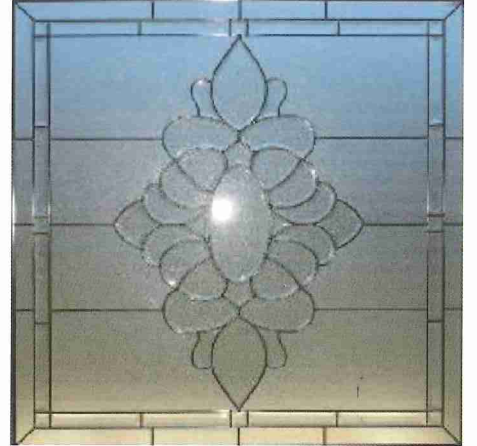

Angela/ Clear
50" X 50" Black Caming

Ann / Clear
50" X 50" Black Caming

Brooke/ Obscure
50" X 50" Black Caming

**All windows available in three frame colors: white, tan, and clay*

Carolyn/ Clear
50" X 50" Black Caming

Fleur De Lis/ Obscure
50" X 50" Black Caming
42" X 42" Black Caming

Fleur De Lis/ Clear
50" X 50" Black Caming
42" X 42" Black Caming

Lori/ Obscure
50" X 50" Black Caming
42" X 42" Black Caming

Peyton/ Obscure & Clear
50" X 50" Black Caming
& Silver Caming

Susan/ Obscure
50" X 50" Black Caming
42" X 42" Black Caming

Alyssa / Clear
24" X 36" Black Caming

Marie / Clear
50" X 19" Black Caming

Kristen / Clear
28 1/2" X 28 1/2" Black Caming

**All windows available in three frame colors: white, tan, and clay*