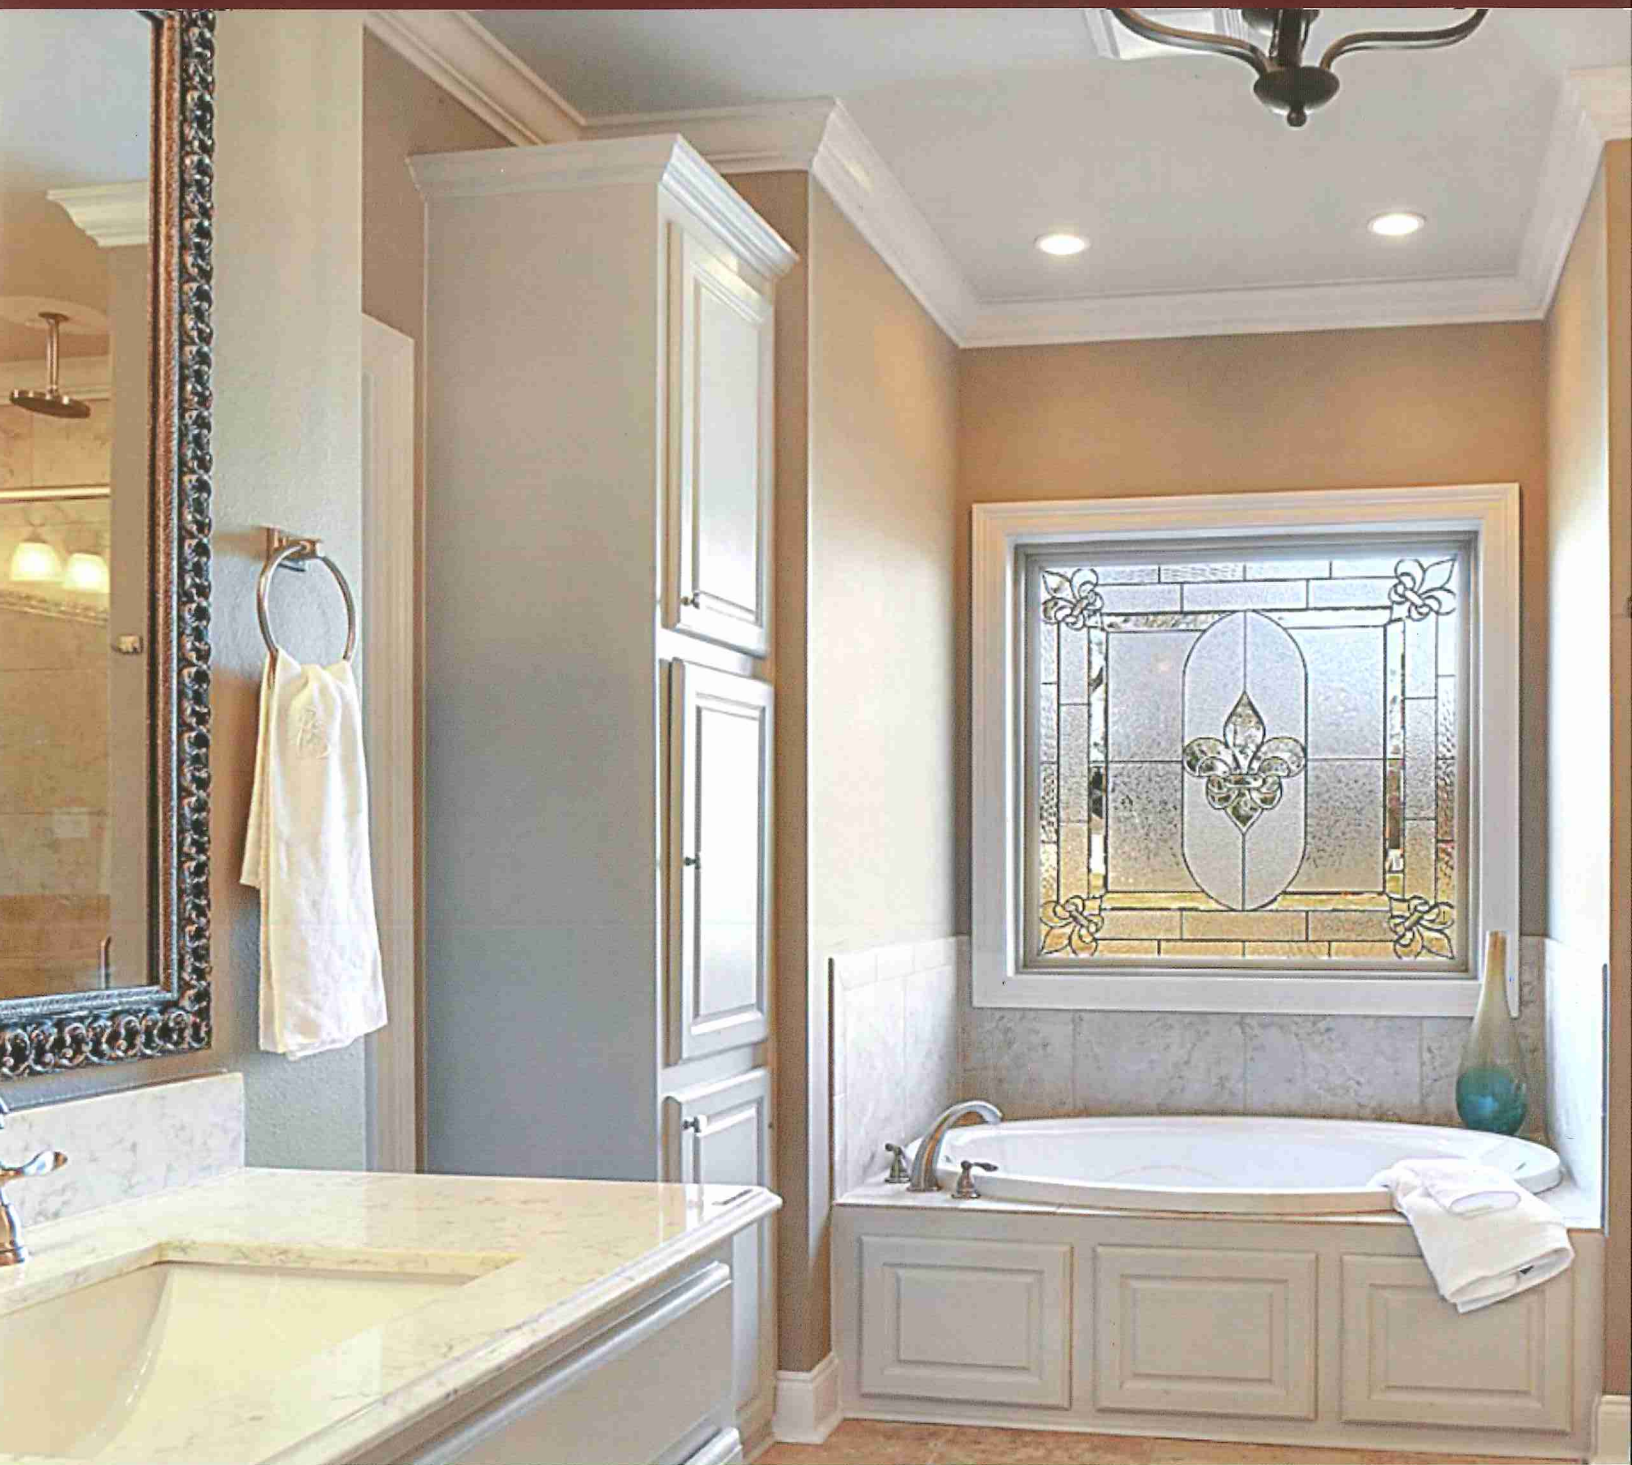

Wholesale Door Distributor

Leaded Bathroom Window Collection

LEADED BATHROOM WINDOW COLLECTION

Don't settle for the standard obscure or etched glass window for your new home, when the addition of a stunning leaded glass window will instantly transform the look of your master bath from ordinary to extraordinary. With windows of all styles and taste we have just the right window to give your new home that perfect look.

Angela/ Clear
50" X 50" Black Caming

Ann / Clear
50" X 50" Black Caming

Brooke/ Obscure
50" X 50" Black Caming

**All windows available in three frame colors: white, tan, and clay*

Carolyn/ Clear
50" X 50" Black Caming

Susan/ Obscure
50" X 50" Black Caming
42" X 42" Black Caming

Alyssa / Clear
24" X 36" Black Caming

Marie / Clear
50" X 19" Black Caming

Kristen / Clear
28 1/2" X 28 1/2" Black Caming

**All windows available in three frame colors: white, tan, and clay*